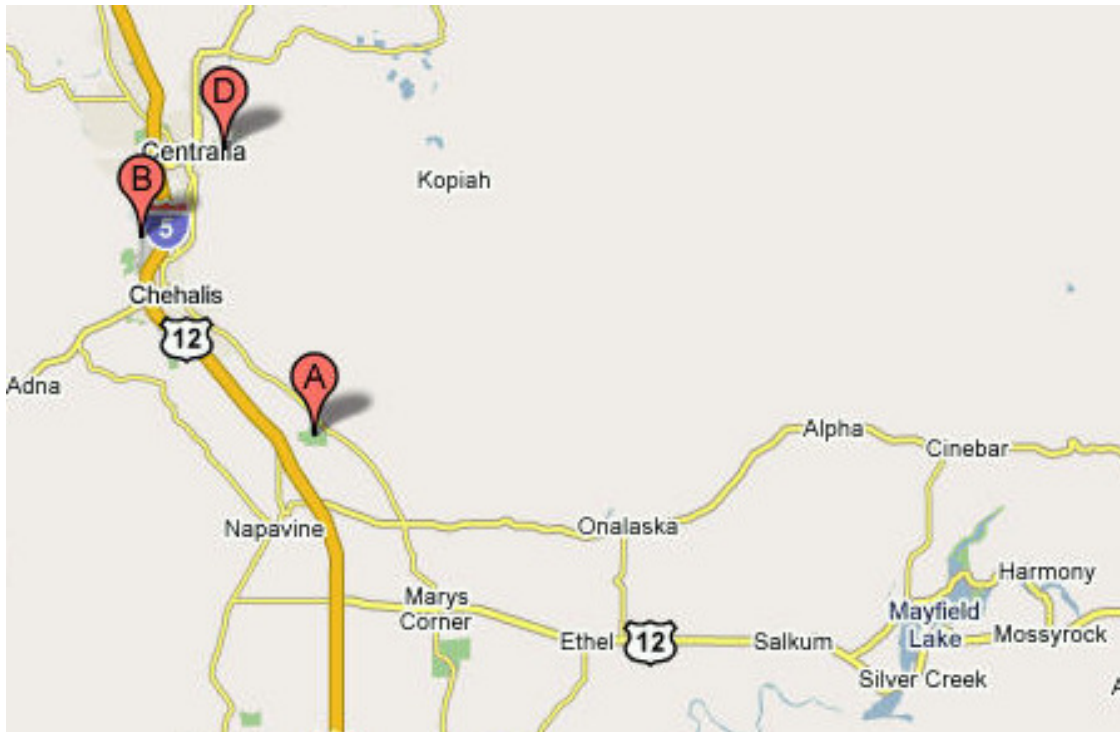

Golf Courses

Rates are for reference only – contact the pro shop for current costs

[Newaukum Valley Golf Course](#)

153 Newaukum Golf Dr, Chehalis, WA - (360) 748-0461 <http://golfnewaukum.com/>

Summer Rates:18-49

Monday – Friday Saturday, Sunday & Holidays

9 Holes – $18 9 Holes – $22

18 Holes – $24 18 Holes - $30

27 Holes – $30 27 Holes - $38

Senior Rates : 50+

Monday – Friday Saturday, Sunday & Holidays

9 Holes – $14 9 Holes – $20

18 Holes – $20 18 Holes – $25

27 Holes – $26 27 Holes – $33

Junior Rates: 17 and under

9 Holes: $10.00

18 Holes: $15.00

27 Holes: $20.00

Cart Rentals:

9 Holes: $7.00 (per rider)

18 Holes: $12.00 (per rider)

27 Holes: $17.00 (per rider)

December 29, 2008